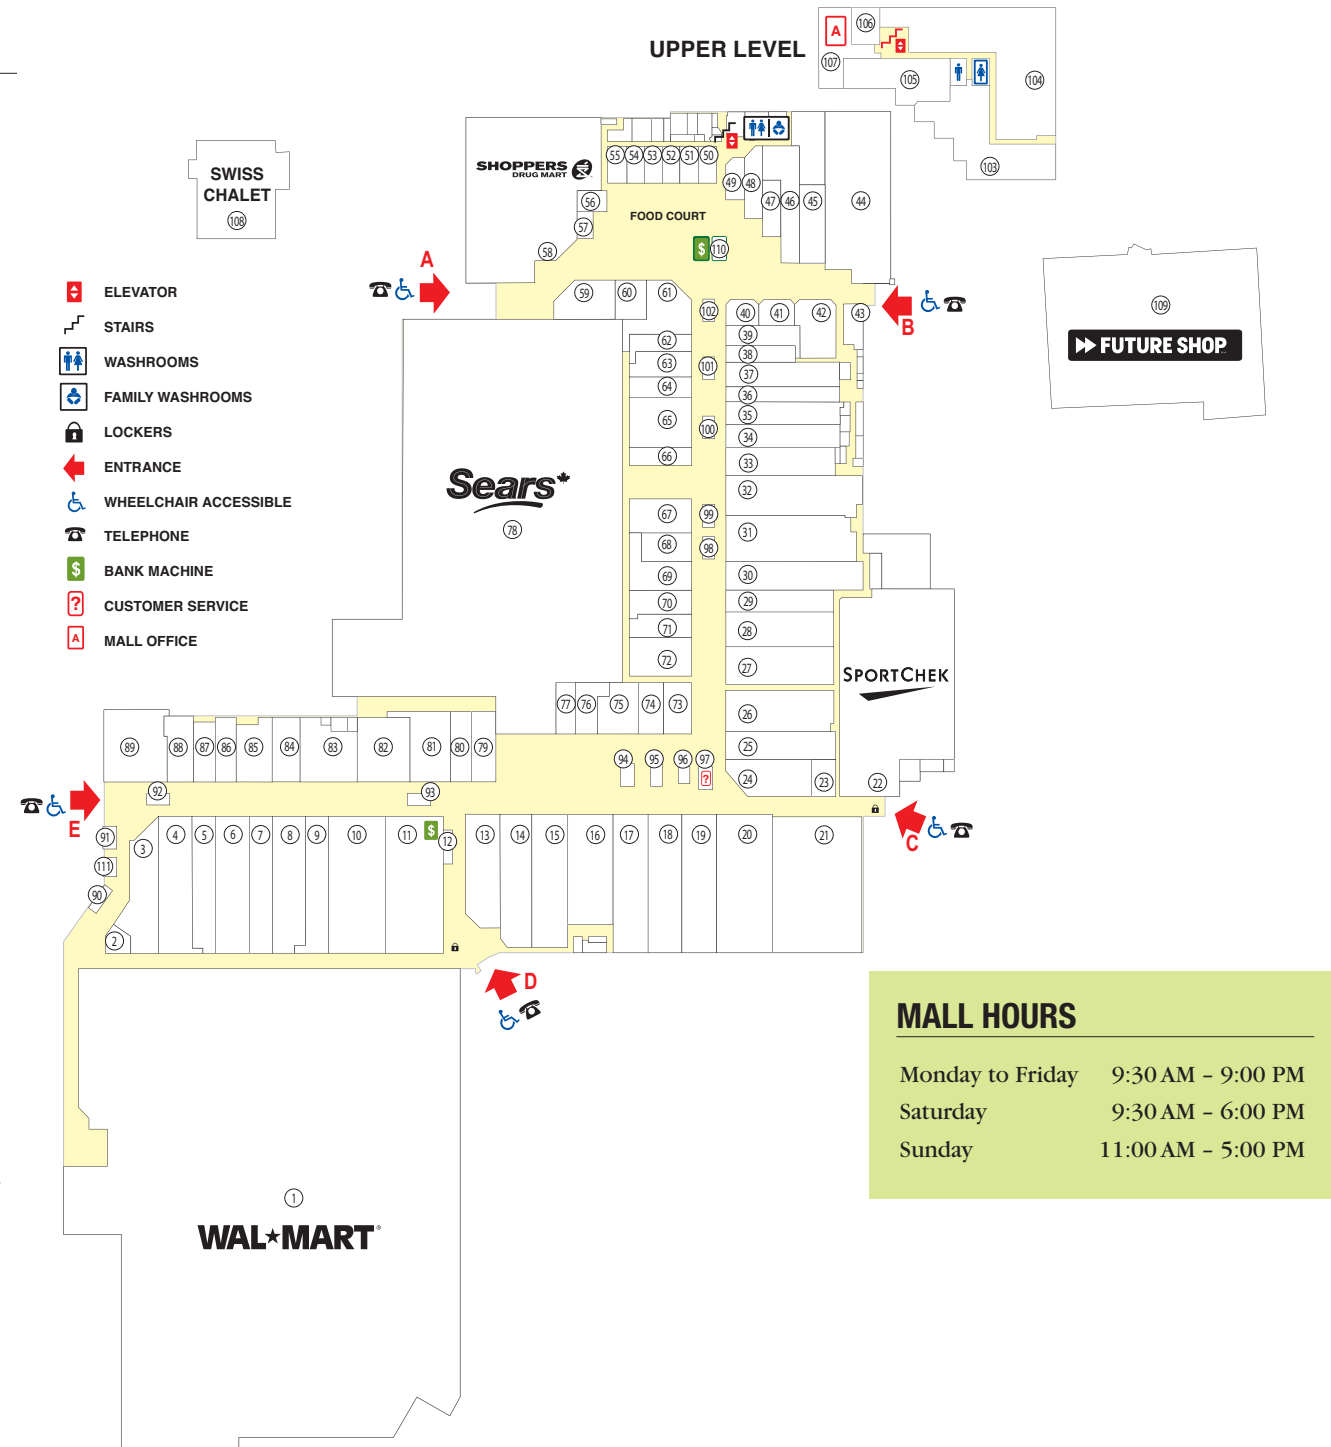

Food/Restaurants

- 55 A&W
- 49 Bento Box
- 54 Cultures
- 51 Dairy Queen
- 56 Mrs. Vanellis
- 50 New York Fries
- 53 Sizzling Wok
- 57 Subway
- 108 Swiss Chalet
- 52 Taco Bell / KFC
- 60 Tim Hortons

Housewares/Gifts

Men's Apparel

- 83 International Clothiers
- 81 Jack & Jones
- 88 Randy River

Personal Care Services

- 43 Cali Nails
- 36 Enviro Trends
- 105 Family Vision Centre (upper level)
- 3 LensCrafters
- 48 New Sudbury Nutrition Centre
- 42 Nils Hair Centre
- 66 The Body Shop

Pharmacy

- 58 Shoppers Drug Mart

Services/Banks

- 92 Cash and Go
- 11 CIBC
- 91 Continental Currency Exchange
- 23 Heels N Soles
- 104 Intact
- 95 Key Man Engravables
- 107 Mall Office (upper level)
- 100 Remax Crown Kiosk
- 103 Remax Crown Realty (upper level)
- 110 Service Ontario Kiosk
- 106 The Mortgage Centre (upper level)
- 2 Tripcentral.ca

General Merchandise/Lottery

- 21 Dollarama Plus
- 94 Gateway Newstands
- 102 J&T Enterprises

MALL HOURS

Monday to Friday 9:30 AM – 9:00 PM

Saturday 9:30 AM – 6:00 PM

Sunday 11:00 AM – 5:00 PM